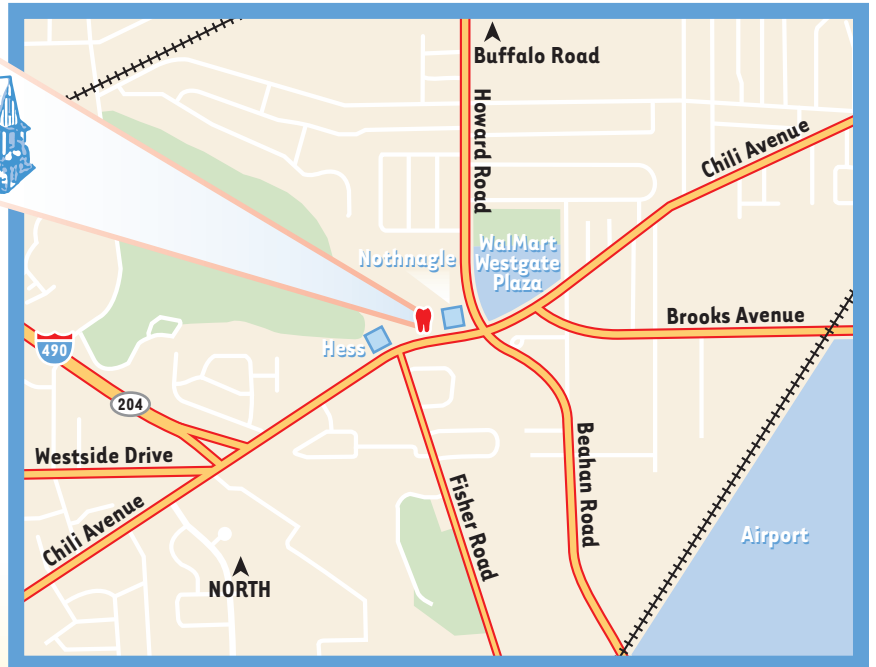

Dr. Brad Emery

Dr. Carol Scuro

Welcome to the Neighborhood!

We're Drs. Emery and Scuro. We believe you've made an excellent choice in moving to our community and hope you'll enjoy living and working here as much as we do. Please, come visit us at our state-of-the-art dental practice located at 2184 Chili Avenue.

585 247-7110

www.drsemeryandscuro.com

Emery & Scuro
DMD, PC

**2184 Chili Avenue
Rochester, NY 14624**

Full care including: Cosmetic Dentistry, Orthodontics, Implants & Dentures, Periodontal Therapy, Endodontics and treatment of children.

Stop by our office at 2184 Chili Avenue (just a half mile past the airport) or give us a call anytime. Accept this \$20-OFF flyer as our way of saying welcome to the community. We look forward to making your acquaintance and serving your needs.